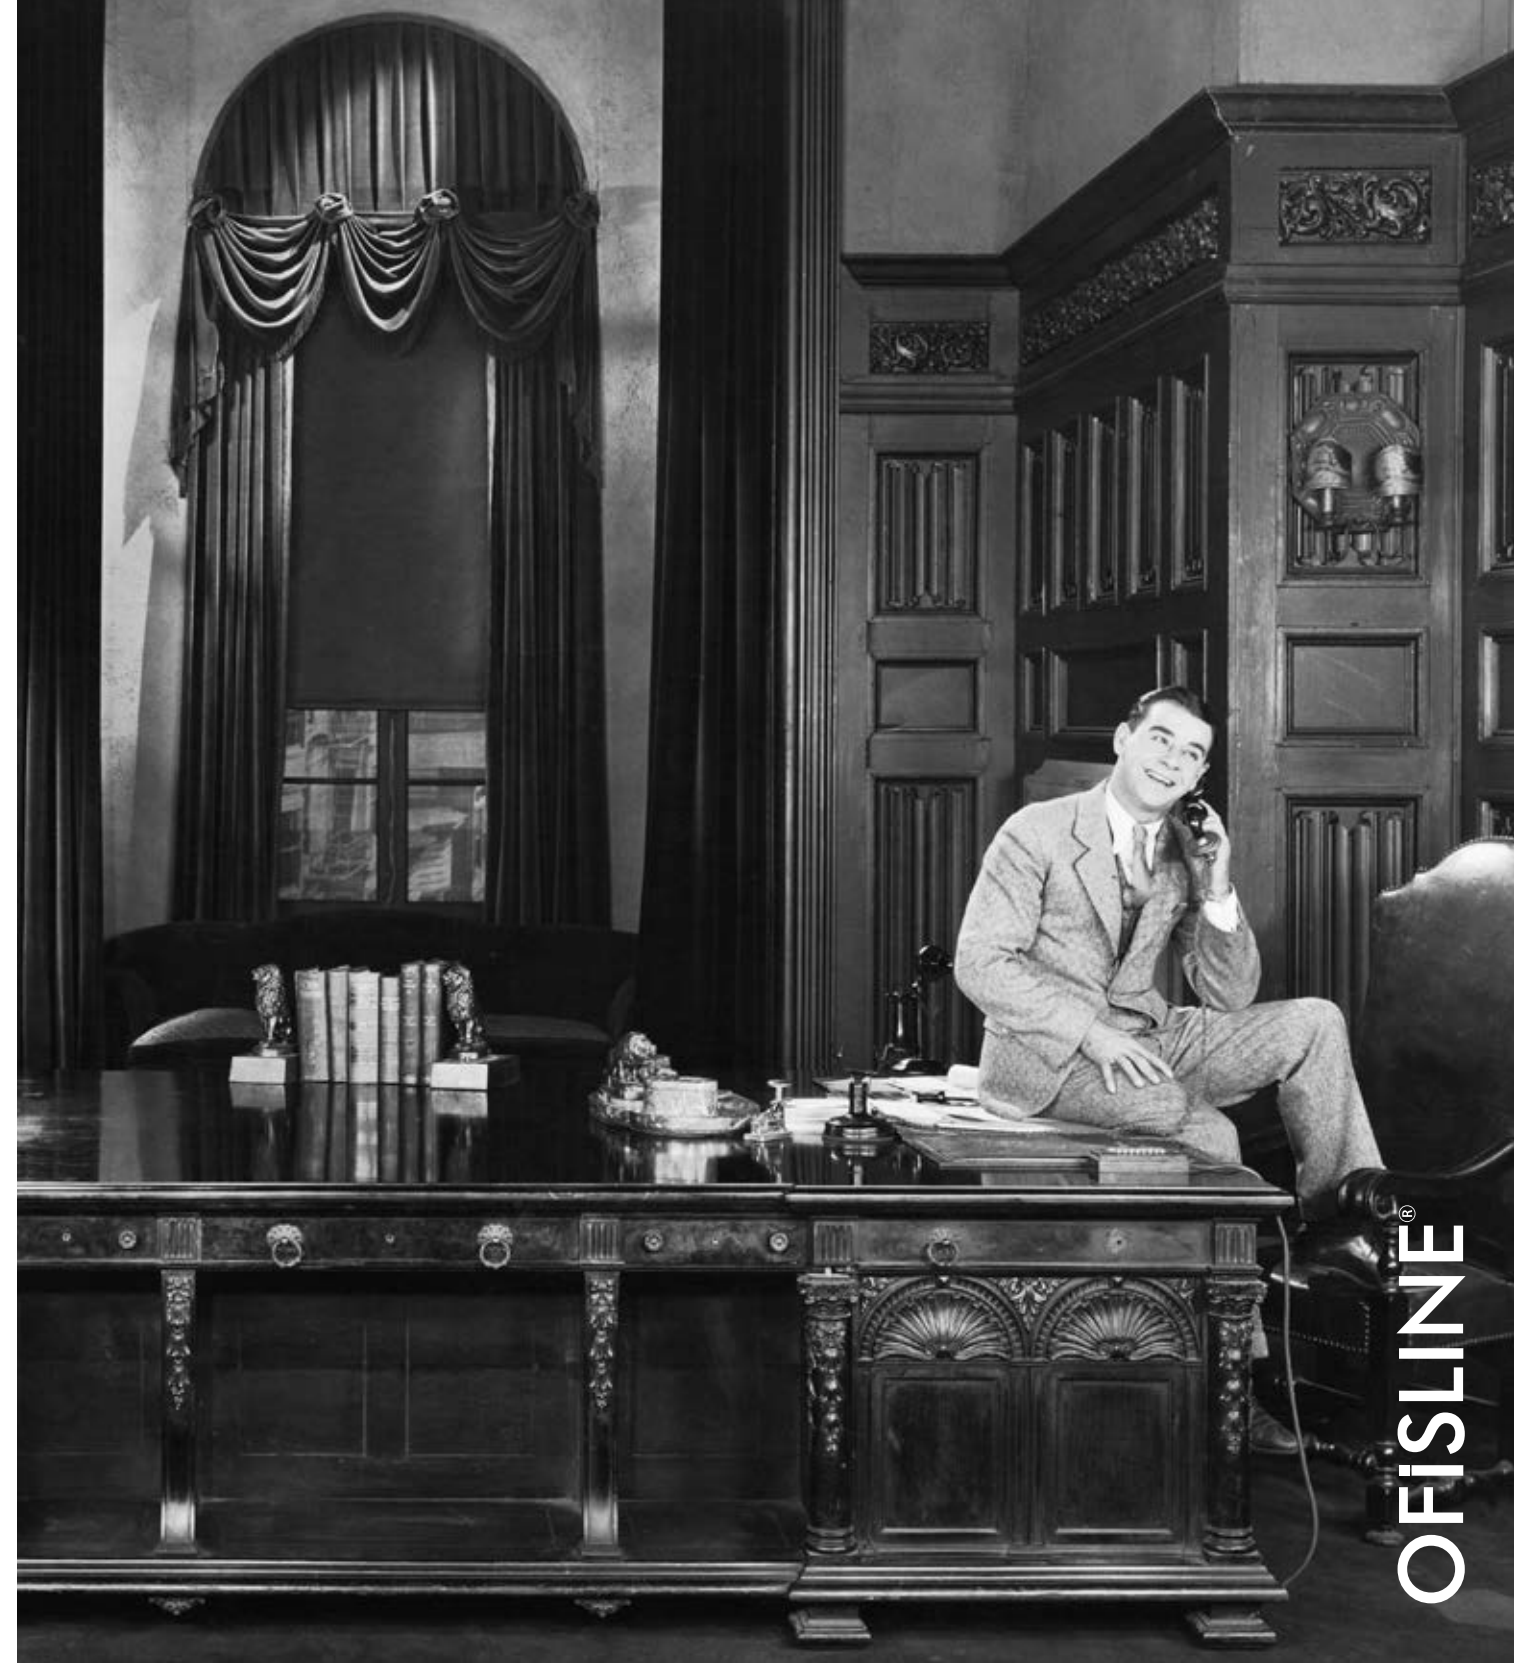

Steer the business world
with quality and comfort
with this new series.

OFISLINE®

executive series

DELFI /

Invaluable part of your offices and the business world, meet with a modern and elegant perspective with Delfi.

DELFI

DELFI /

LEO

An impressive and high-quality stance
you might desire in your office,
actualized through Leo aesthetics.

LEO /

LOFT

LOFT

The Loft series blend the warmth of woodwork with the indispensable elegance of classics.